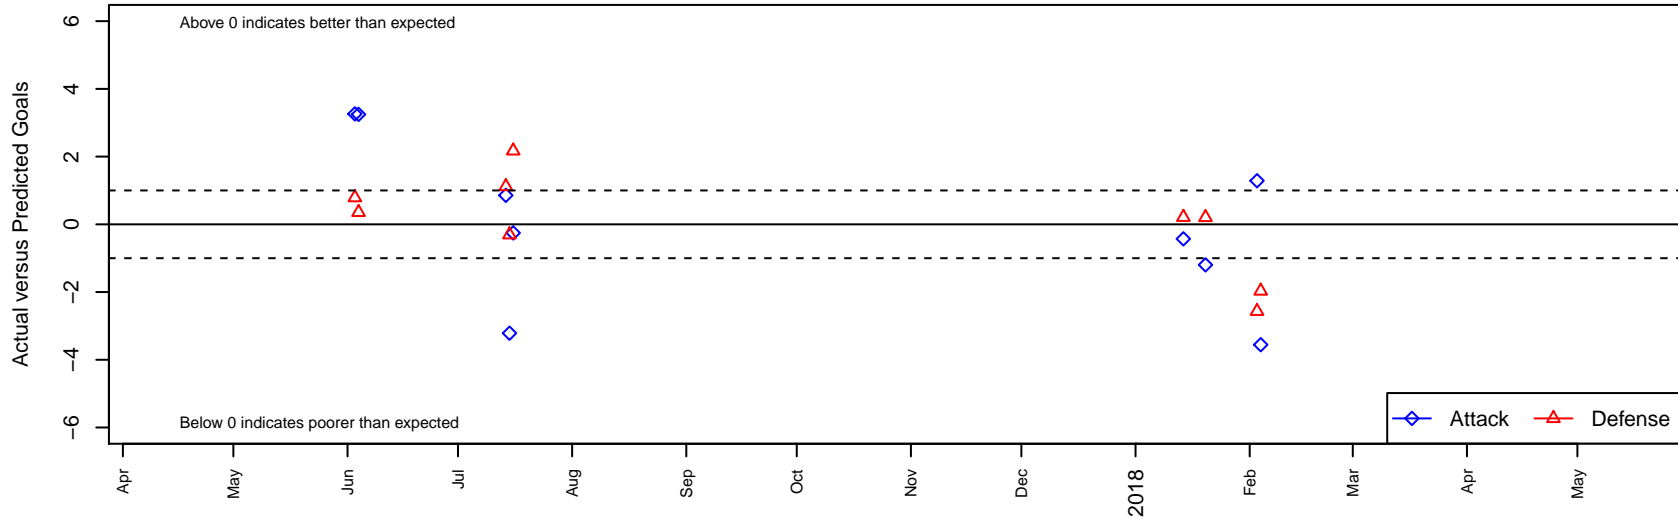

# Crossfire Premier ECNL G02

Crossfire Premier  
 Redmond, WA  
 G02 total strength=1756  
 attack=59.64 defense=12.62  
 spr league = ECNL U16

alt names used:  
 CROSSFIRE PREMIER ECNL G02  
 Crossfire Premier ECNL U16

Venues played:  
 2017 Showcase of Champions U16  
 2017 Nike Crossfire Challenge Super Group U'  
 2017 ECNL U16

**Crossfire Premier ECNL G02**  
 Dots are actual minus expected GF (blue circles) and GA (red triangles).  
 Blue line is smoothed change in attack strength. Red is smoothed change in defense strength.

**attack and defense variance (black dot)  
relative to other teams  
and top 10 in region**

**attack and defense rating  
relative to others at age  
and all opponents in last 13 months**

**Performance relative to 13 month average**