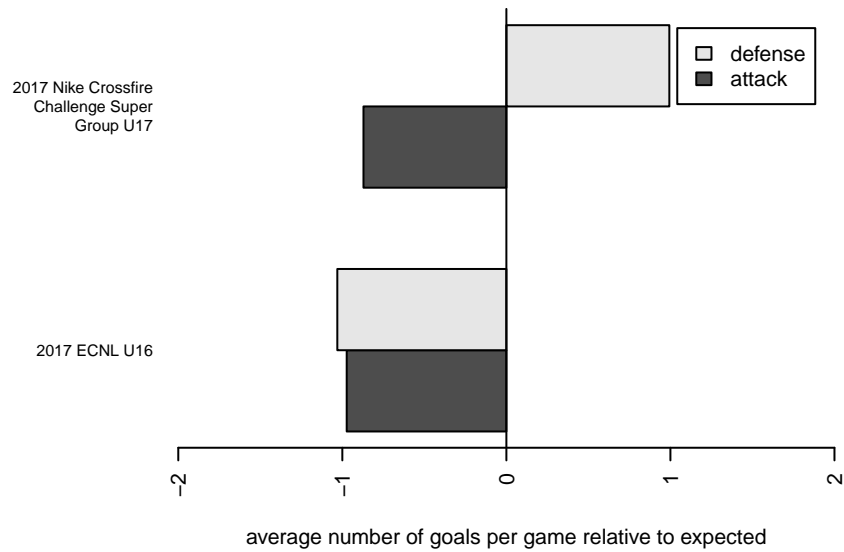

# Crossfire Premier ECNL G02

Crossfire Premier  
 Redmond, WA  
 G02 total strength=1756  
 attack=59.64 defense=12.62  
 spr league = ECNL U16

alt names used:  
 CROSSFIRE PREMIER ECNL G02  
 Crossfire Premier ECNL U16

Venues played:  
 2017 Showcase of Champions U16  
 2017 Nike Crossfire Challenge Super Group U'  
 2017 ECNL U16

**Crossfire Premier ECNL G02**  
 Dots are actual minus expected GF (blue circles) and GA (red triangles).  
 Blue line is smoothed change in attack strength. Red is smoothed change in defense strength.

**attack and defense variance (black dot)  
relative to other teams  
and top 10 in region**

**attack and defense rating  
relative to others at age  
and all opponents in last 13 months**

**Performance relative to 13 month average**