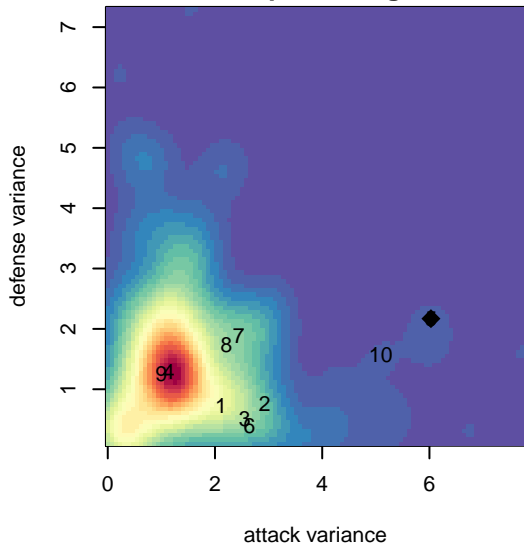

# Crossfire Premier ECNL G02

Crossfire Premier  
 Redmond, WA  
 G02 total strength=1756  
 attack=59.64 defense=12.62  
 spr league = ECNL U16

alt names used:  
 CROSSFIRE PREMIER ECNL G02  
 Crossfire Premier ECNL U16

Venues played:  
 2017 Showcase of Champions U16  
 2017 Nike Crossfire Challenge Super Group U'  
 2017 ECNL U16

**Crossfire Premier ECNL G02**  
 Dots are actual minus expected GF (blue circles) and GA (red triangles).  
 Blue line is smoothed change in attack strength. Red is smoothed change in defense strength.

**attack and defense variance (black dot)  
relative to other teams  
and top 10 in region**

**attack and defense rating  
relative to others at age  
and all opponents in last 13 months**

**Performance relative to 13 month average**