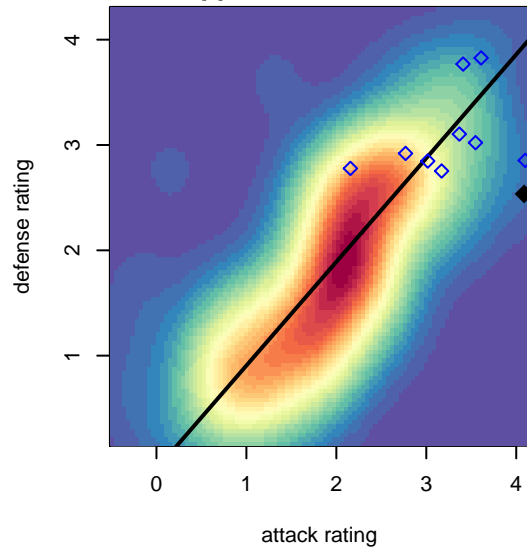

# Crossfire Premier ECNL G02

Crossfire Premier  
 Redmond, WA  
 G02 total strength=1756  
 attack=59.64 defense=12.62  
 spr league = ECNL U16

alt names used:  
 CROSSFIRE PREMIER ECNL G02  
 Crossfire Premier ECNL U16

Venues played:  
 2017 Showcase of Champions U16  
 2017 Nike Crossfire Challenge Super Group U'  
 2017 ECNL U16

**Crossfire Premier ECNL G02**  
 Dots are actual minus expected GF (blue circles) and GA (red triangles).  
 Blue line is smoothed change in attack strength. Red is smoothed change in defense strength.

**attack and defense variance (black dot)  
relative to other teams  
and top 10 in region**

**attack and defense rating  
relative to others at age  
and all opponents in last 13 months**

**Performance relative to 13 month average**